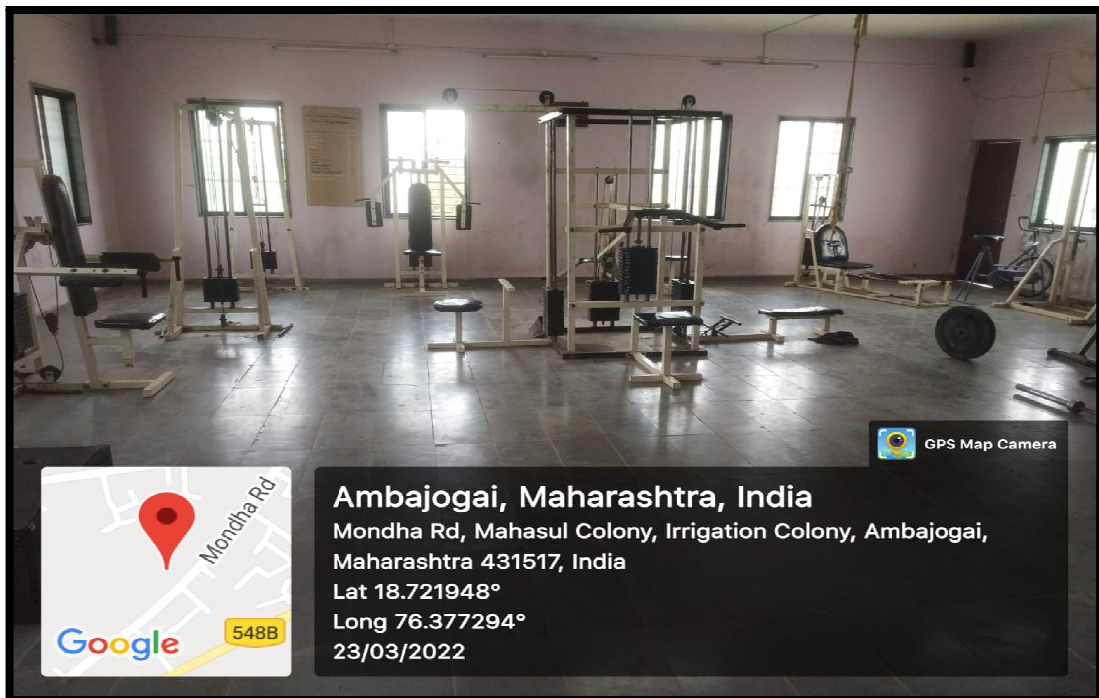

Ambajogai, Maharashtra, India
Mondha Rd, Mahasul Colony, Irrigation Colony, Ambajogai,
Maharashtra 431517, India
Lat 18.721948°
Long 76.377294°
23/03/2022