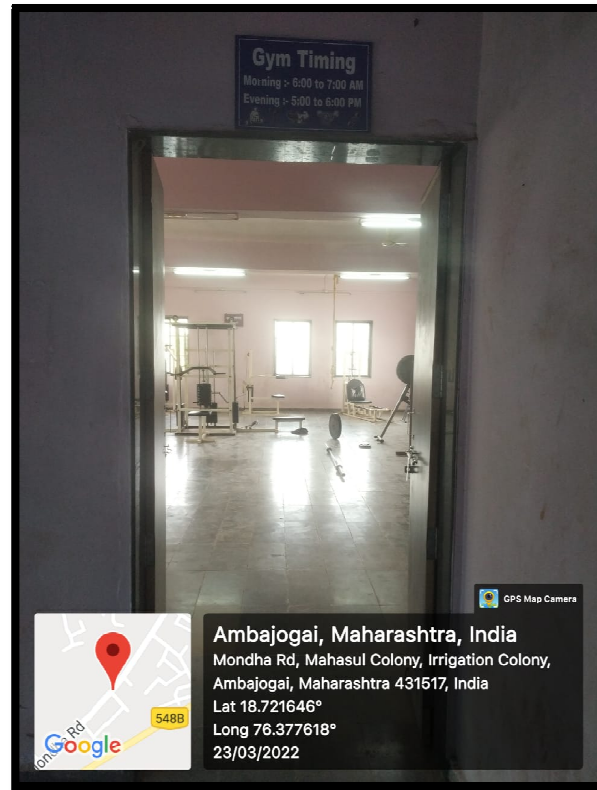

GYMNASIUM

Ambajogai, Maharashtra, India
Mondha Rd, Mahasul Colony, Irrigation Colony,
Ambajogai, Maharashtra 431517, India
Lat 18.721646°
Long 76.377618°
23/03/2022